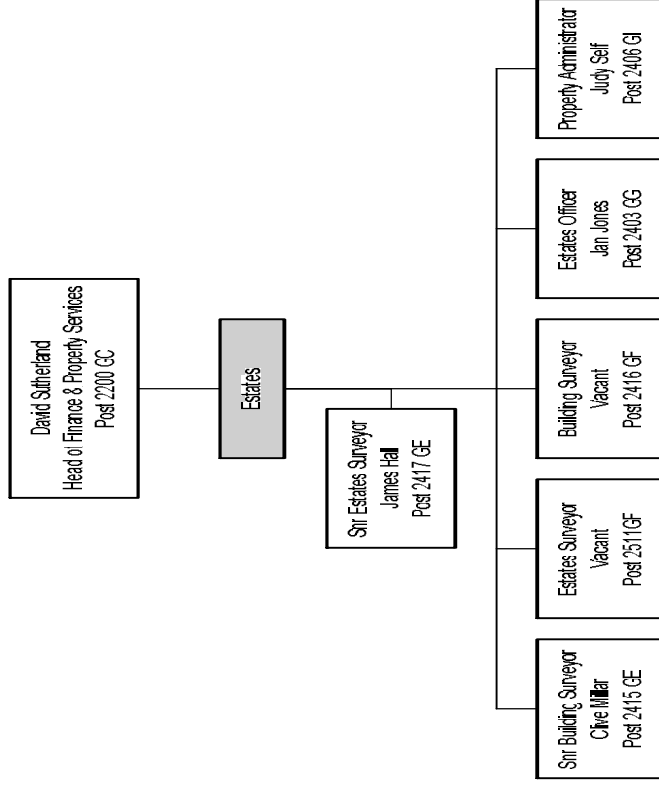

Mid Beds District Council

Finance & Property Services

June 2005